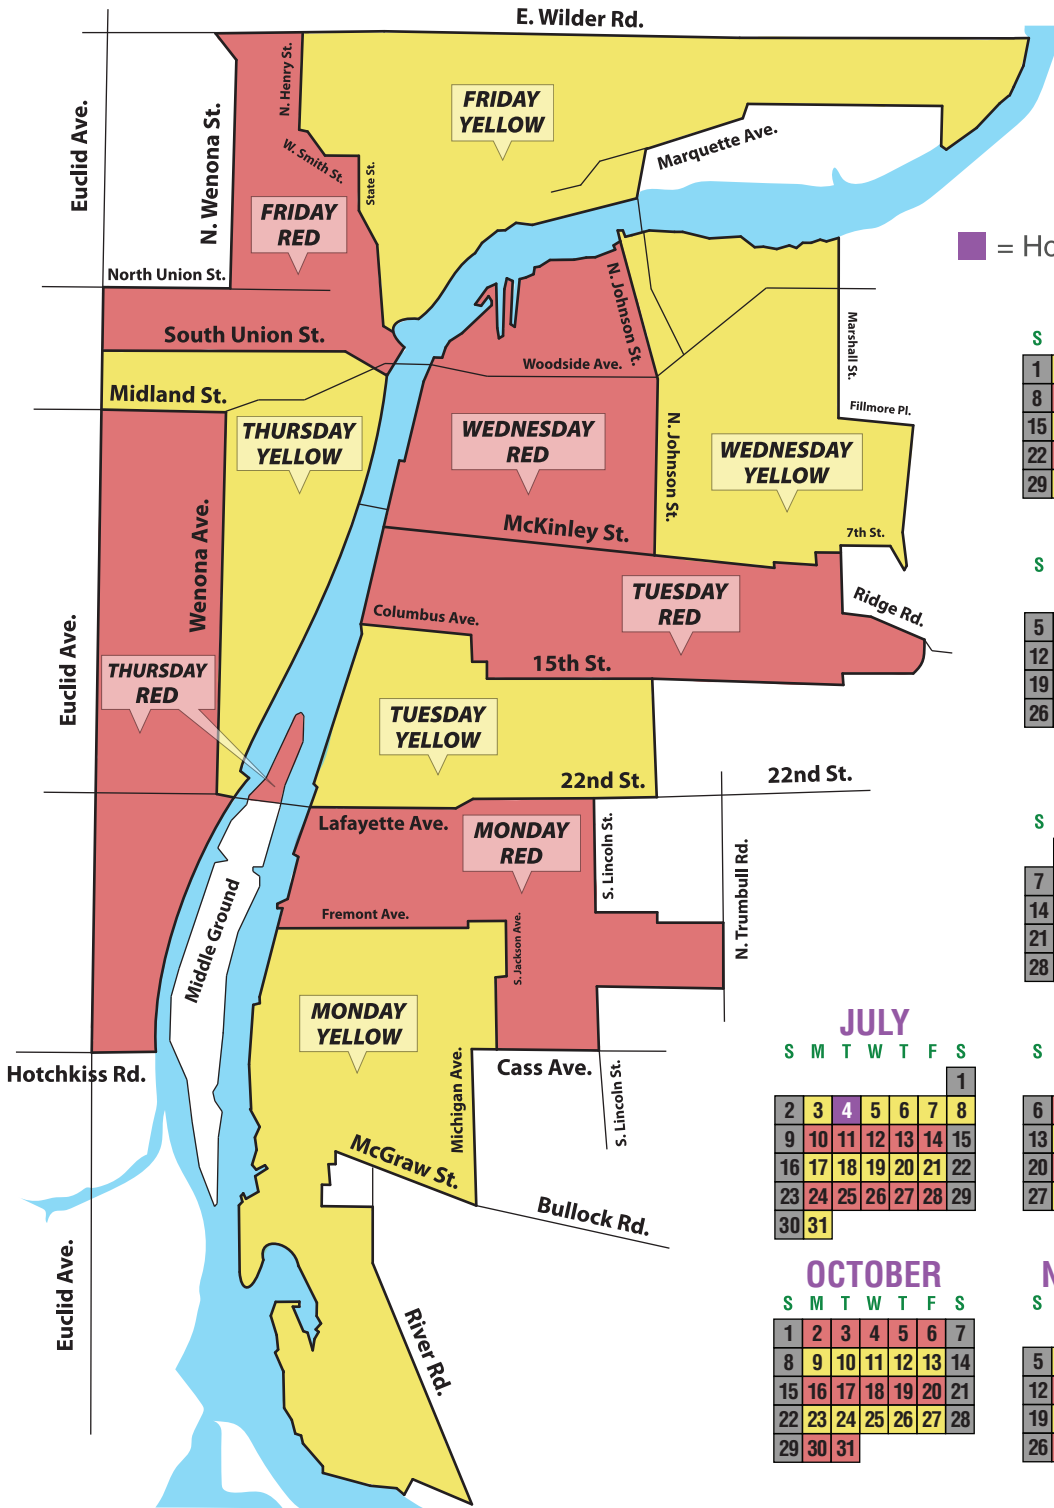

2023 RECYCLING COLLECTION SCHEDULE

Rev. Jan 2023

Every other week recycling collection begins on January 2, 2023, on the same weekday as your trash collection. Trash and seasonal yard waste will continue to be collected weekly. To find your collection week, view the map below and correlate your location with the color/weekday provided with the Collection Calendar. Your recycling collection day will be either **RED** or **YELLOW**.

Search your address to learn your specific recycling week and trash day at BayCityRecycles.org.

2023 COLLECTION CALENDAR

■ = Holiday; Collection delayed by one day.

JANUARY

S	M	T	W	T	F	S
	1	2	3	4	5	6
8	9	10	11	12	13	14
15	16	17	18	19	20	21
22	23	24	25	26	27	28
29	30	31				

FEBRUARY

S	M	T	W	T	F	S
					1	2
5	6	7	8	9	10	11
12	13	14	15	16	17	18
19	20	21	22	23	24	25
26	27	28				

MARCH

S	M	T	W	T	F	S
			1	2	3	4
5	6	7	8	9	10	11
12	13	14	15	16	17	18
19	20	21	22	23	24	25
26	27	28	29	30	31	

DECEMBER

S	M	T	W	T	F	S
						1
2	3	4	5	6	7	8
9	10	11	12	13	14	15
16	17	18	19	20	21	22
23	24	25	26	27	28	29
30	31					